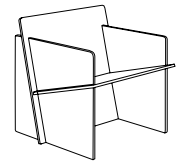

BAUCHAIR

Design: Gianni Rossi + Selab

Material: MDF

Modular chair _13000

cm. 70 x 70 h. 73 ≈

27.6" x 27.6" h. 28.7" ≈