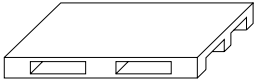

SI-PALLET

Design: Selab

Material: MDF

Furniture pallet with single shelf

cm. 60 x 80 h. 14 ≈
23.6" x 31.5" h. 5.5" ≈

White _12738

Light blue _12738AZZ

Grey _12738GRI

Pink _12738PIN

Furniture pallet with single shelf

cm. 120 x 80 h. 14 ≈
47.2" x 31.5" h. 5.5" ≈

White _12739

Light blue _12739AZZ

Grey _12739GRI

Pink _12739PIN