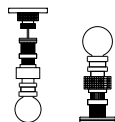

MORESQUE
Design: Alessandro Zambelli
Material: Porcelain

Ceiling lamp holder _07094
ø cm. 8 h. 20 ≈ - ø 3.2" h. 7.9" ≈

Table lamp with switch _07090
ø cm. 10 h. 20 ≈ - ø 3.9" h. 7.9" ≈

Ceiling lamp holder _07095
ø cm. 8 h. 20 ≈ - ø 3.2" h. 7.9" ≈

Table lamp with switch _07091
ø cm. 10 h. 20 ≈ - ø 3.9" h. 7.9" ≈

For indoor use only
Led light bulb included
230V 50Hz - 4W G80 - 340 Lumen

- page 10 -