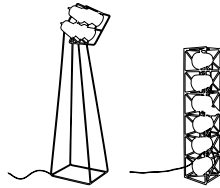

MULTILAMP

Design: Emanuele Magini

Material: Metal, cloth

Ring

Lamp with 12 lampshades

_01437

ø cm.77 h. 22 ≈

ø 30.3" h. 8.7" ≈

Wall

Wall lamp with 2 lampshades

cm. 38x22 h. 17,5 ≈

15"x 8.7" h. 6.9" ≈

Black _01439

White _01439BIA

Yellow _01439GIA

Line

Lamp with 6 lampshades

_01436GIA

ø cm. 77 h. 22 ≈

ø 30.3" h. 8.7" ≈

Table

Table lamp with 4 lampshades

_01434

ø cm. 77 h. 22 ≈

ø 30.3" h. 8.7" ≈

White _01434BIA

Yellow _01434GIA

Floor

Floor lamp with 6 lampshades

cm. 53x51 h. 180 ≈

20.9"x 20.1" h. 70.9" ≈

Black _01435

White _01435BIA

Yellow _01435GIA

For indoor use only
Low consumption light bulb included
230V - 50Hz E14 - 5W

Line

Lamp with 6 lampshades

ø cm. 77 h. 22 ≈ - ø 30.3" h. 8.7" ≈

Black _01486

White _01486BIA

Dimmable without bulb

Floor

Floor lamp with 6 lampshades

cm. 53x51 h. 180 ≈

20.9"x20.1" h. 70.9" ≈

Black _01485

White _01485BIA

For indoor use only
Light bulb not included
Dimmable version