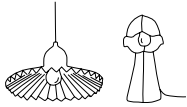

EGG OF COLUMBUS

Design:

Valentina Carretta / Fabrica

Material: Recycled paper, ceramic lamp holder, fabric wire

Table lamp

cm. 17x25 h. 41 ≈
6.7"x9.8" h. 16.1" ≈

Natural _07909

Dark Grey _07919_ANT

Light Blue _07919_AZZ

Pink _07919_PIN

Green _07919_VER

Ceiling lamp

ø cm. 26,5 ≈ - ø 10.4" ≈

Natural _07906

Dark Grey _07916_ANT

Light Blue _07916_AZZ

Pink _07916_PIN

Green _07916_VER

Ceiling lamp

ø cm. 22,5 ≈ - ø 8.9" ≈

Natural _07907

Dark Grey _07917_ANT

Light Blue _07917_AZZ

Pink _07917_PIN

Green _07917_VER

Ceiling lamp

ø cm. 35 ≈ - ø 13.8" ≈

Natural _07908

Dark Grey _07918_ANT

Light Blue _07918_AZZ

Pink _07918_PIN

Green _07918_VER

Light bulb not included
Maximun supported: E27 - Max
40W - 230V - 50Hz
40W = 7/8W Low Consumption
40W = 4/5W Led

PHILO

Design: Selab

Material: Fine stranded copper wire conductor PVC insulation and sheath 2 x ø mm. 0,75 max 230V - 17A / 3000W

Electric cable

mt. 5 ≈ - ft. 16.4" ≈

Blue _07912BLU

Yellow _07912GIA

Red _07912ROS

Green _07912VER

Purple _07912VIO

Orange _07912ARA

Black _07912NER

White _07912BIA

Grey _07912GRI

Mix _07912MIS