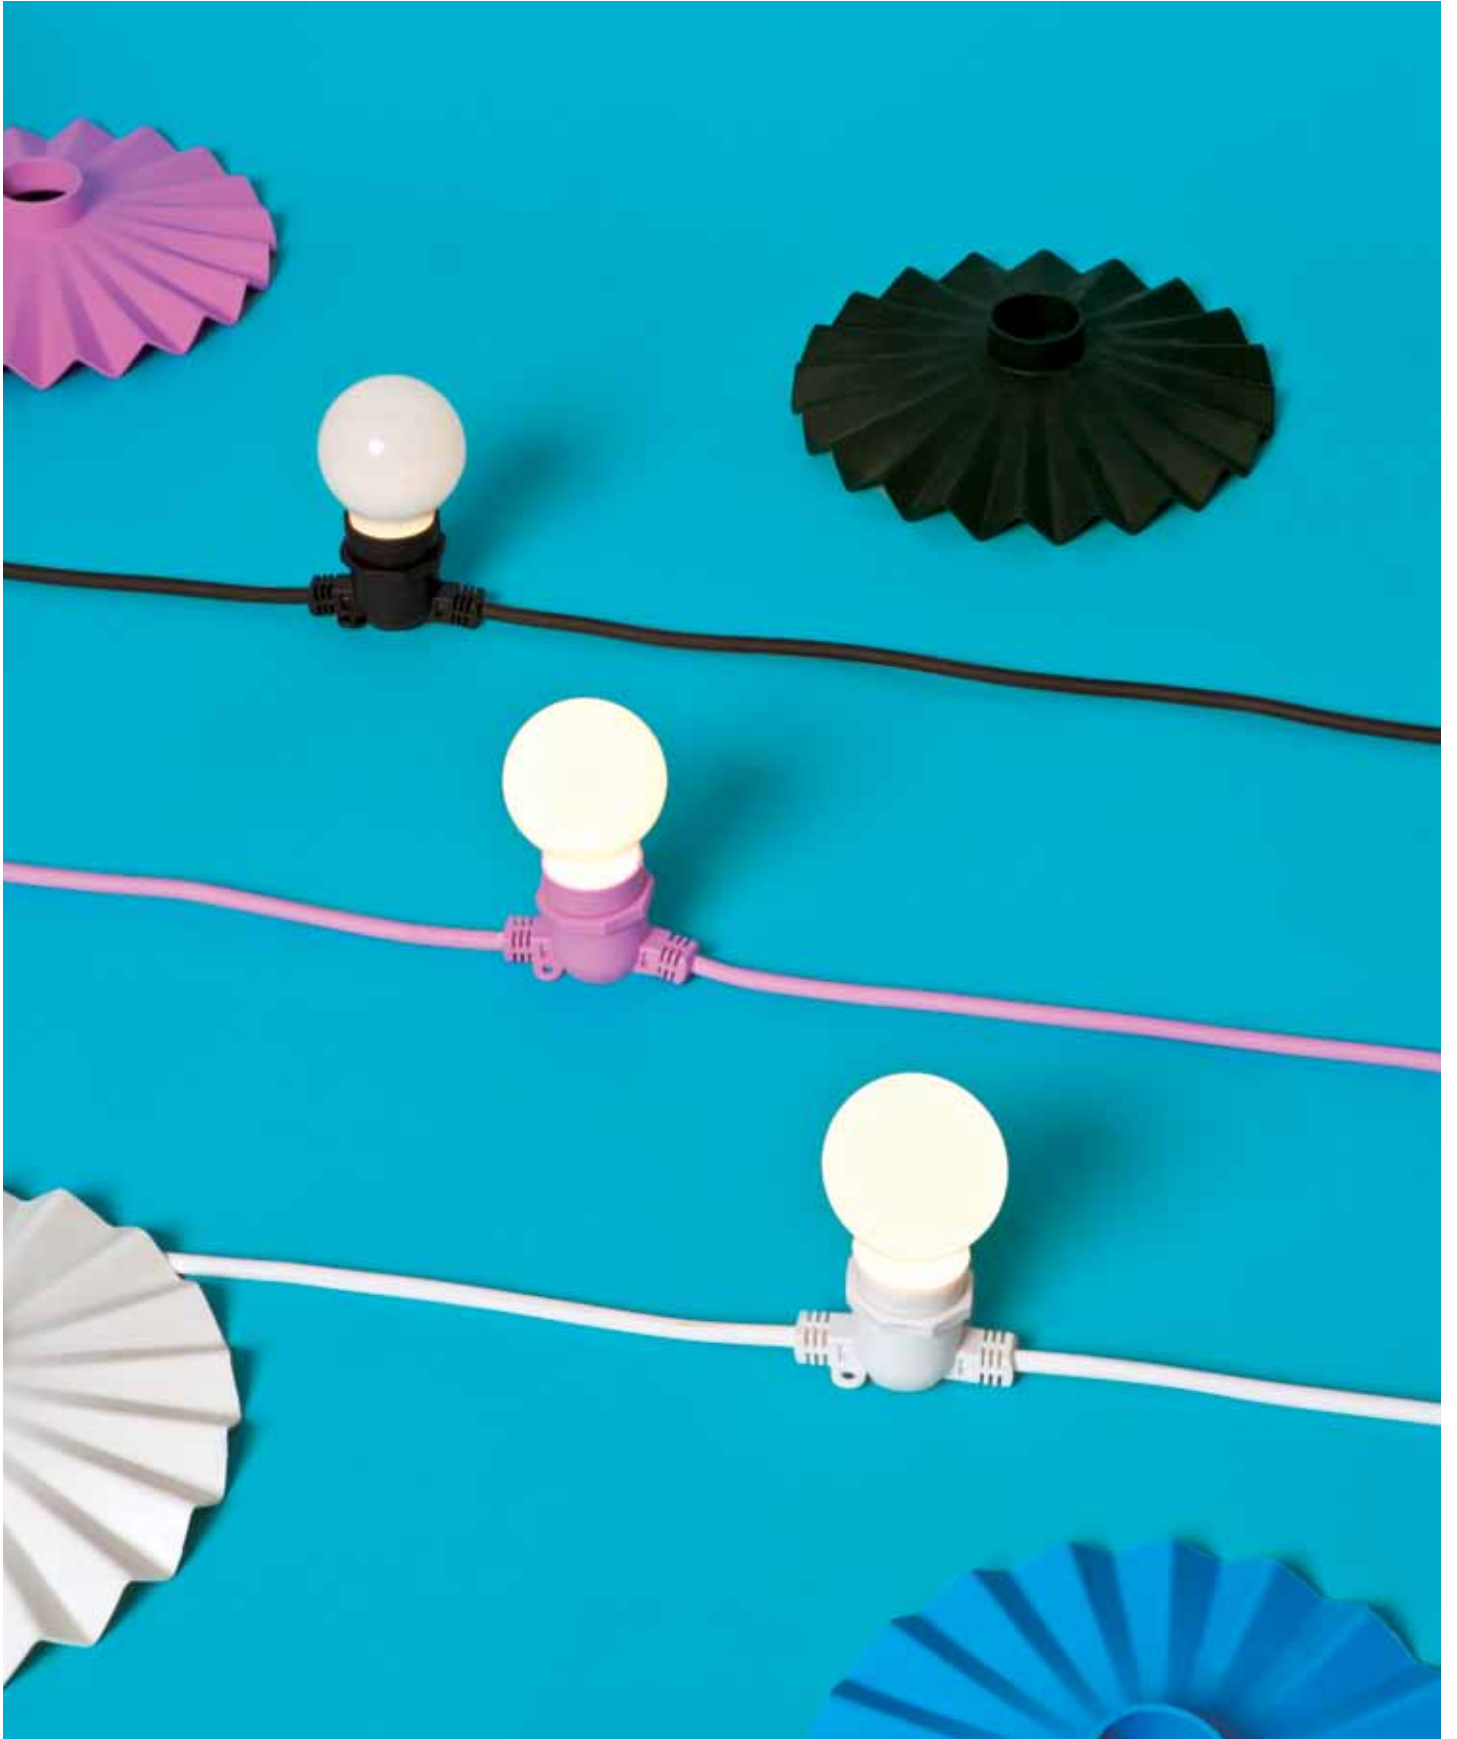

TWIST LAMP | Light bulb

Lamp holder | **T-HOLDER**

CRYSTALED | Light bulb

Lamp holder | C-HOLDER

BELLA VISTA CLEAR | Strip of 10 lights with new bulbs

BELLA VISTA | Strip of 10 led light bulbs

Lampshade | **CAPPELLO**

MULTILAMP | Lamp with lampshades

M A M A N | Hanging lamp

- page 4 -

MY LITTLE NEIGHBOUR

Design:
MArcantonio RAimondi MAlerba
Material: Resin, glass

Table lamp _10462
ø cm. 25,5 h. 26,8 ≈
ø 10" h. 10.6" ≈

For indoor use only
Led light bulb included
EU version: 230V - 50Hz
E12 - 2W - 180 lumen
US version: 120V - 60Hz
E12 - 2W - 180 lumen