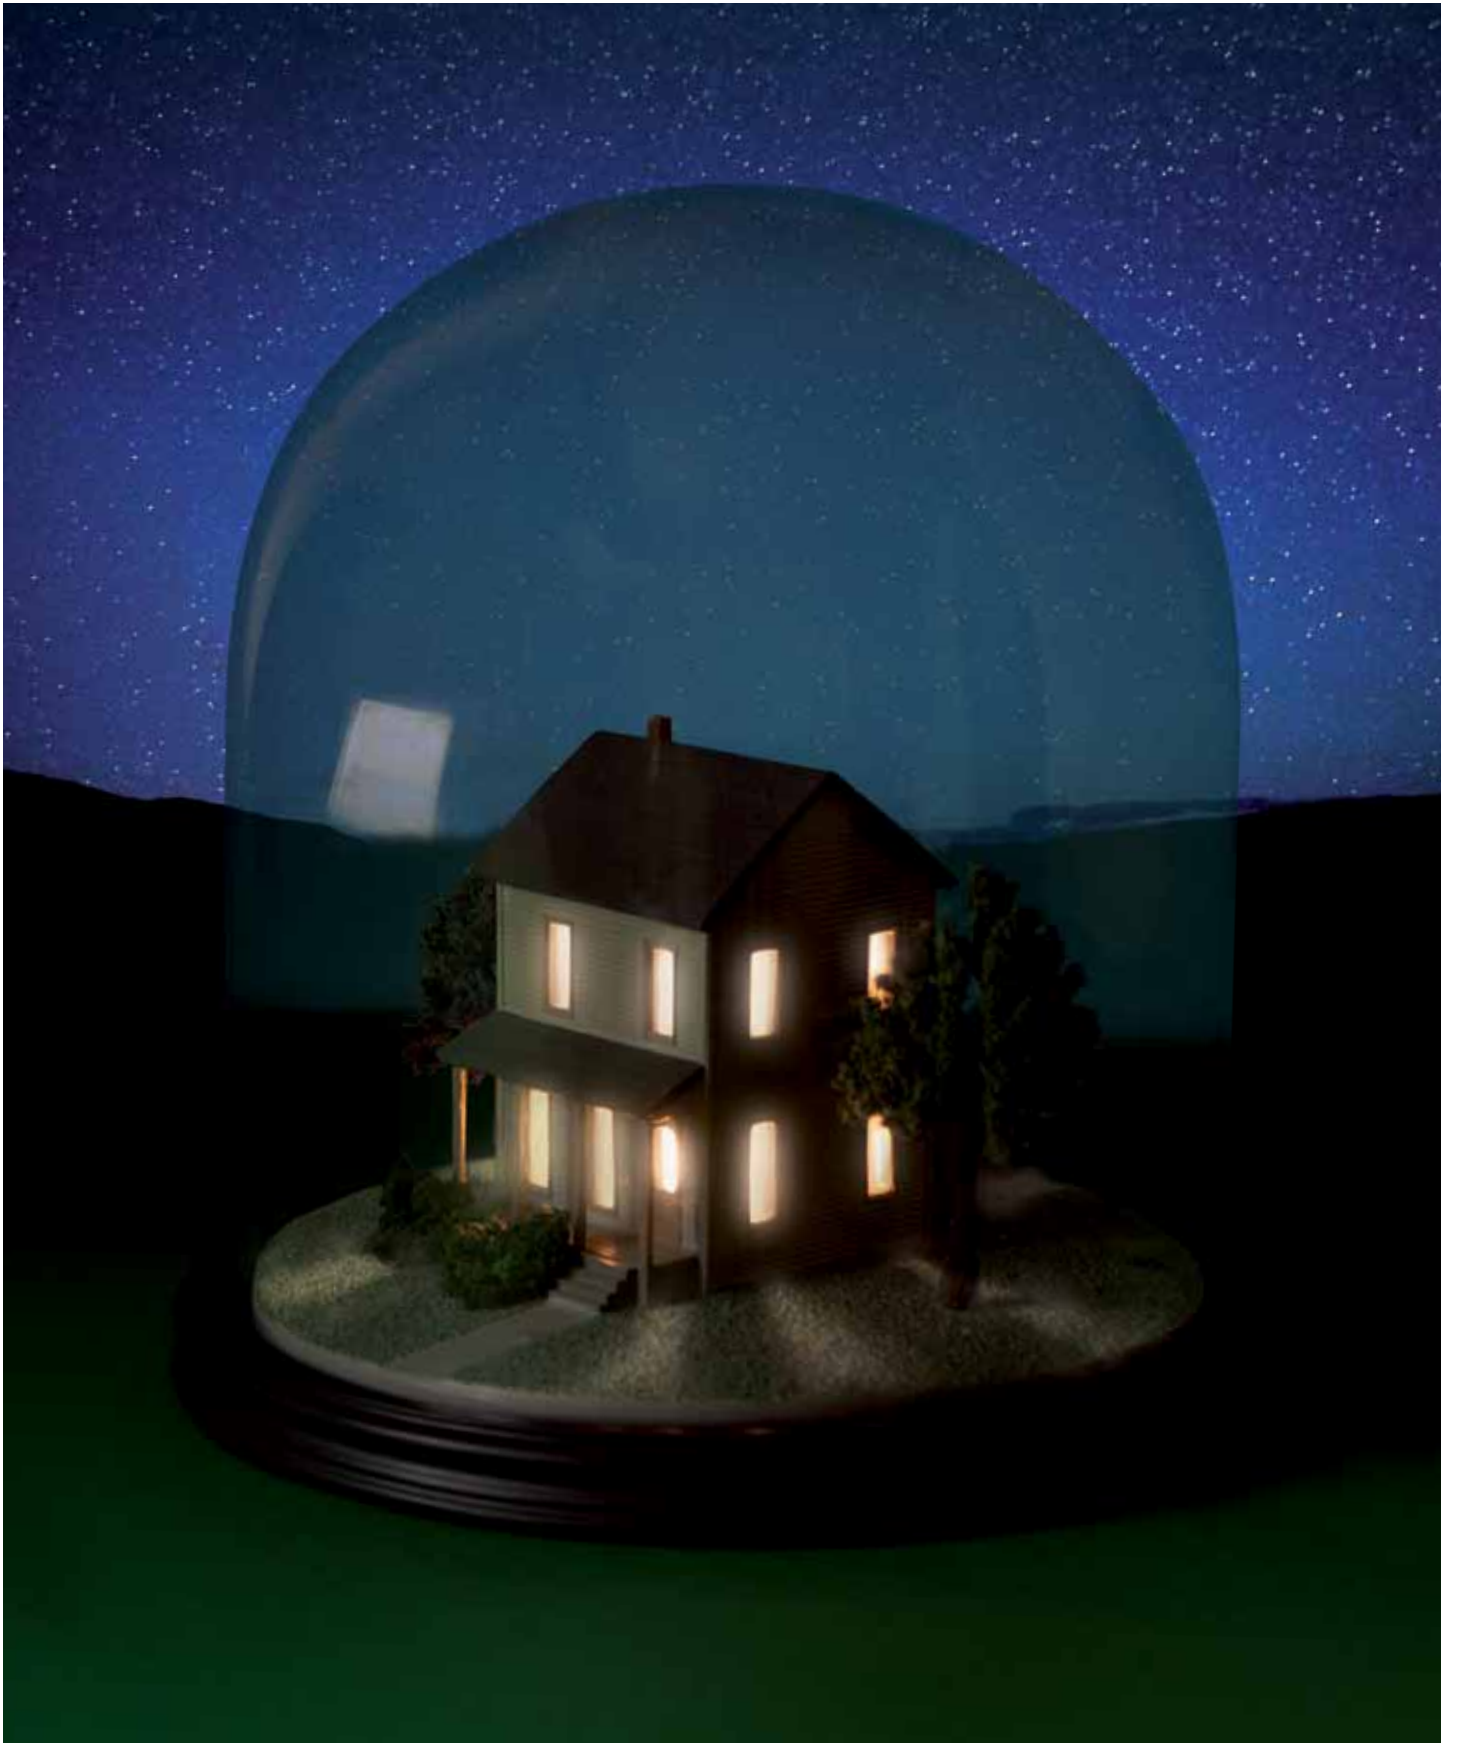

MY LITTLE NEIGHBOUR | Table lamp

MONKEY LAMP | Ceiling / Hanging / Standing / Sitting

Table lamp / Hanging lamp | **TURN COLLECTION**

Hanging lamp / Table lamp | **MORESQUE**

LIGHTHINK BOXES | Light box, each with three front pieces, plus one customizable

MULTILAMP | Lamp with lampshades

M A M A N | Hanging lamp

- page 4 -

MY LITTLE NEIGHBOUR

Design:
MArcantonio RAimondi MAlerba
Material: Resin, glass

Table lamp _10462
ø cm. 25,5 h. 26,8 ≈
ø 10" h. 10.6" ≈

For indoor use only
Led light bulb included
EU version: 230V - 50Hz
E12 - 2W - 180 lumen
US version: 120V - 60Hz
E12 - 2W - 180 lumen