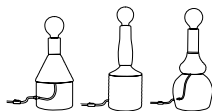

MRND

Design: Elena Salmistraro
Material: Glass, porcelain,
cork, wood

Dina
Table lamp _07934
ø cm. 15,5 h. 29,5 ≈
ø 6.1" h. 11.6" ≈

Anna
Table lamp _07933
ø cm. 16 h. 39,5 ≈
ø 6.3" h. 15.3" ≈

Maria Teresa
Table lamp _07932
ø cm. 19 h. 36,5 ≈
ø 7.5" h. 14.3" ≈

Dimmable 110V 60Hz /
230V 50Hz

For indoor use only
Led Light bulb not included
Max 230V 50Hz - 60W

We recommend to use SELETTI
Dimmable bulbs type E27 - G80
4W 220V 50 Hz WARM WHITE
Item 07180

- page 9 -