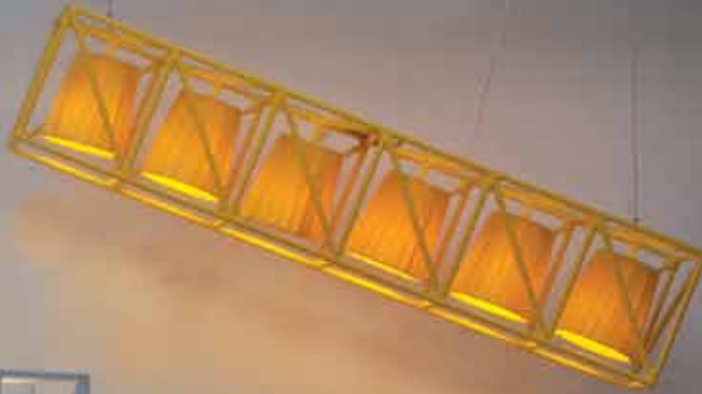

TWIST LAMP | Light bulb

Lamp holder | **T-HOLDER**

CRYSTALED | Light bulb

Lamp holder | C-HOLDER

BELLA VISTA CLEAR | Strip of 10 lights with new bulbs

BELLA VISTA | Strip of 10 led light bulbs

Lampshade | **CAPPELLO**

MULTILAMP | Lamp with lampshades

M A M A N | Hanging lamp

- page 4 -

MY LITTLE NEIGHBOUR

Design:
MArcantonio RAimondi MAlerba
Material: Resin, glass

Table lamp _10462
ø cm. 25,5 h. 26,8 ≈
ø 10" h. 10.6" ≈

For indoor use only
Led light bulb included
EU version: 230V - 50Hz
E12 - 2W - 180 lumen
US version: 120V - 60Hz
E12 - 2W - 180 lumen