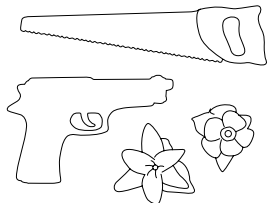

more details on page 42

OBJECTS

- page 4 -

STILL ALIVE

Design: Antonio Aricò
Material: Wood, brass,
glass/magnifying lens, cork

Desk organizer set _13046
cm. 43x23 h. 25 ≈
16.9"x9.1" h. 9.8" ≈

- page 6 -

FLOWER ATTITUDE

Design:
MArcantonio RAimondi MAlerba
Material: Handcrafted
fine ceramic

1 - The chainsaw
Candle holder _14062
cm. 50x19 h. 24,5 ≈
19.7"x7.5" h. 9.7" ≈

2 - The gun
Candle holder _14067
cm. 22,5x15 h. 6,5 ≈
8.9"x5.9" h. 2.6" ≈