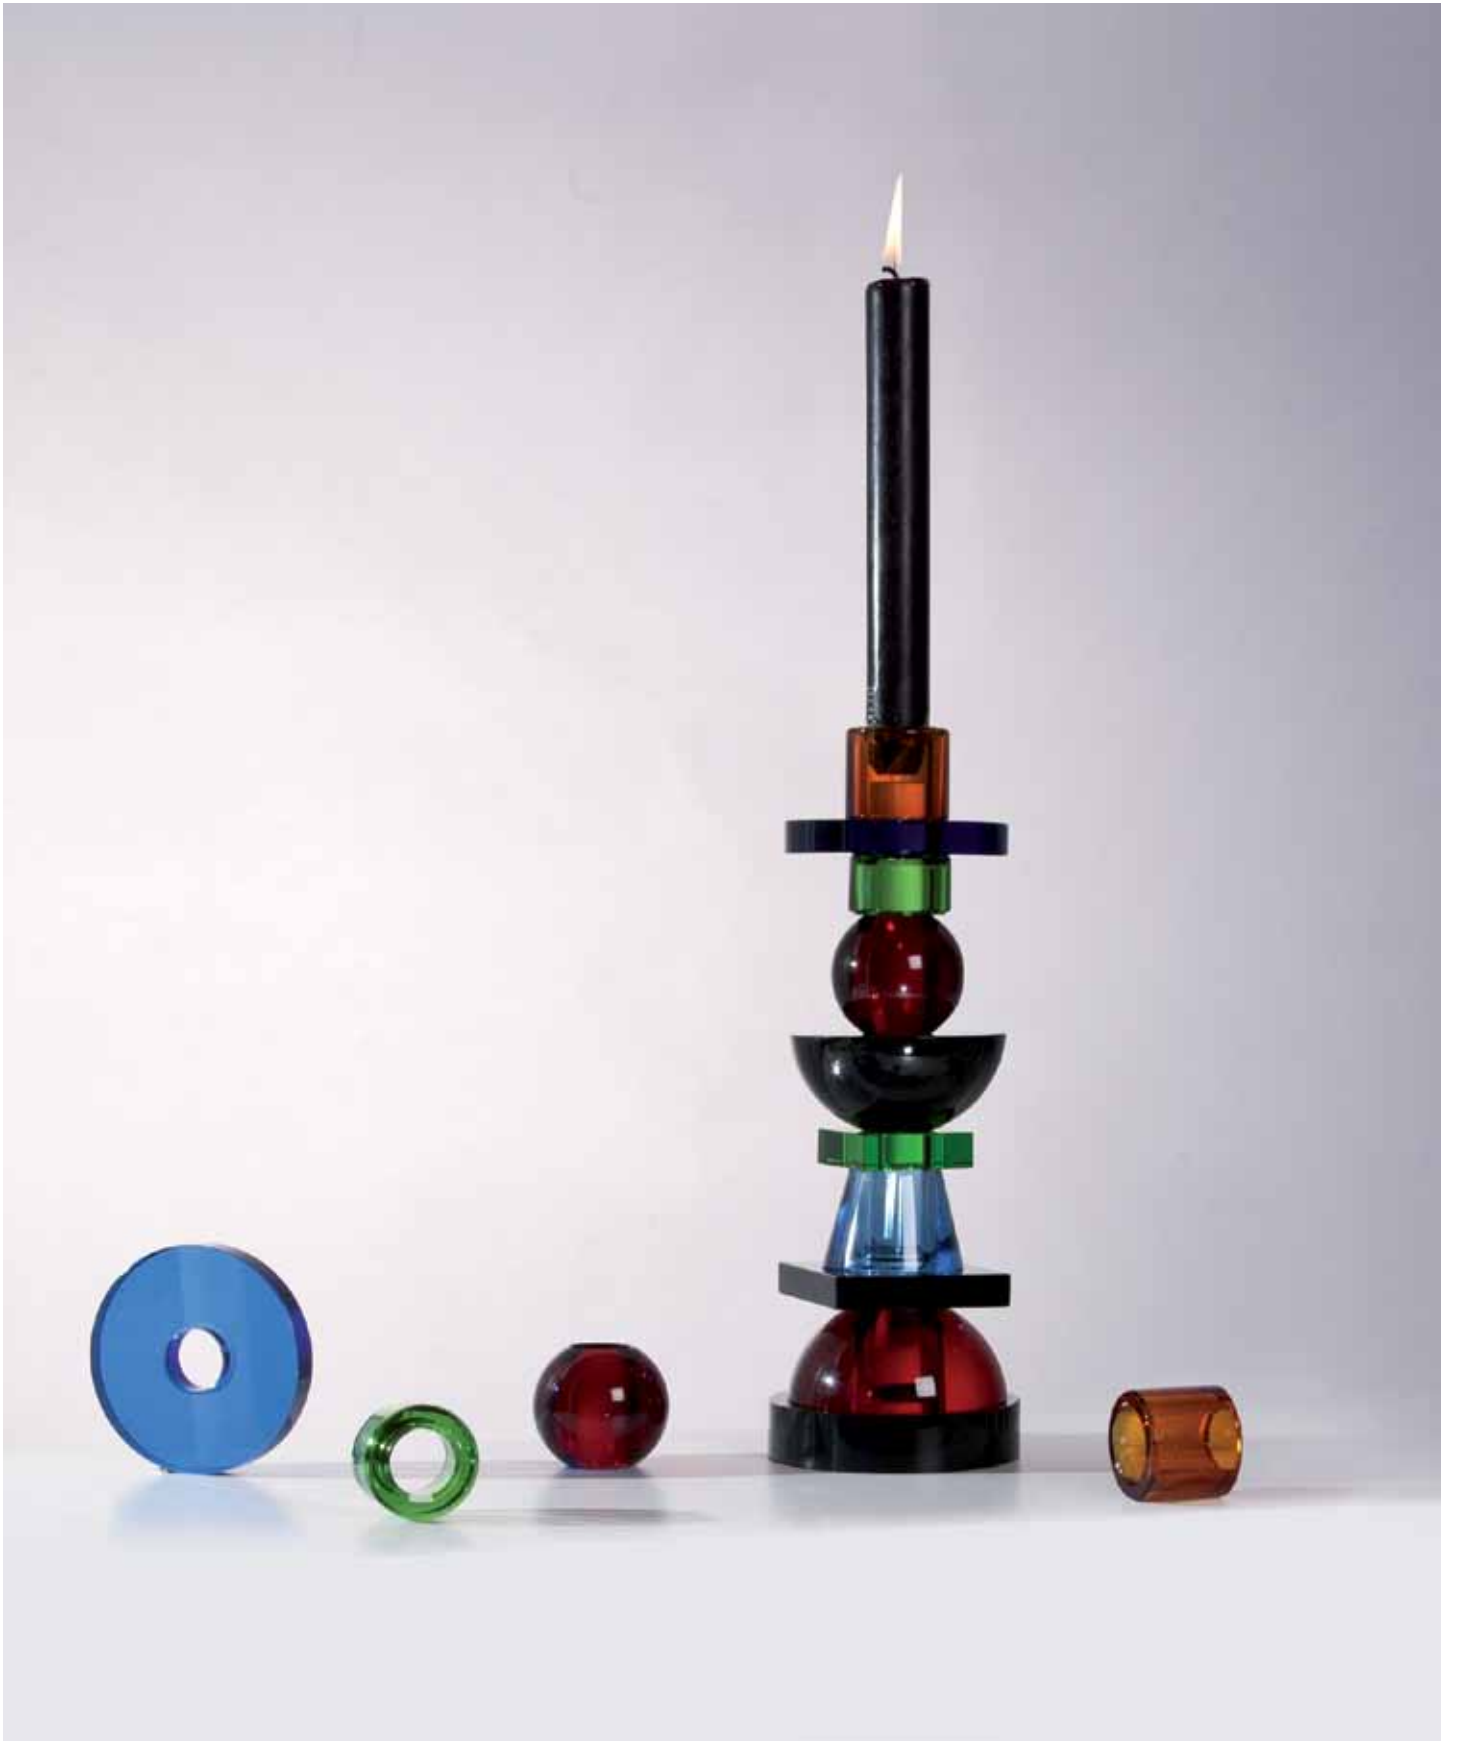

GIANT BURLESQUE | Shaped candle holder