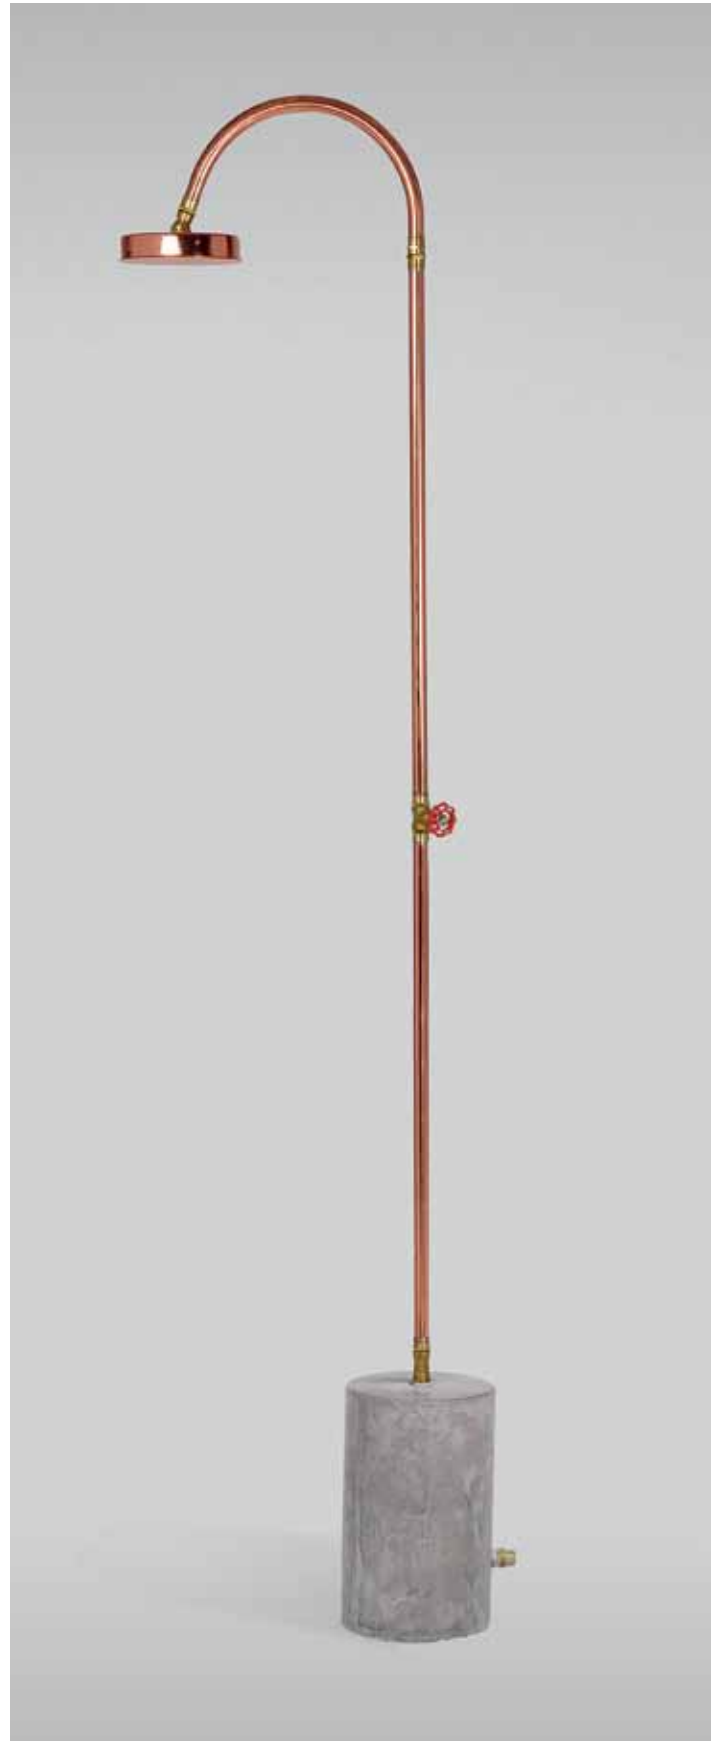

Tealight holder | **MINI CANDLESTACK**

BURLESQUE | Shaped candle holder

GIANT BURLESQUE | Shaped candle holder

TWITABLE | Birdcage with base

PANTONE UNIVERSE™

SWAN | Watering kettle / decorative vase

FESTIVAL | Portable folding pic-nic set

more details on page 42

OBJECTS

- page 4 -

STILL ALIVE

Design: Antonio Aricò
Material: Wood, brass,
glass/magnifying lens, cork

Desk organizer set _13046
cm. 43x23 h. 25 ≈
16.9"x9.1" h. 9.8" ≈

- page 6 -

FLOWER ATTITUDE

3 - The spoutoon
Candle holder _14066
cm. 40x13 h. 6
15.8"x5.1" h. 2.4" ≈

4 - The saw
Candle holder _14061
cm. 40x9 h. 6,3 ≈
15.8"x3.5" h. 2.5" ≈

5 - The axe
Candle holder _14060
cm. 37x14 h. 6,5 ≈
14.7"x5.5" h. 2.6" ≈